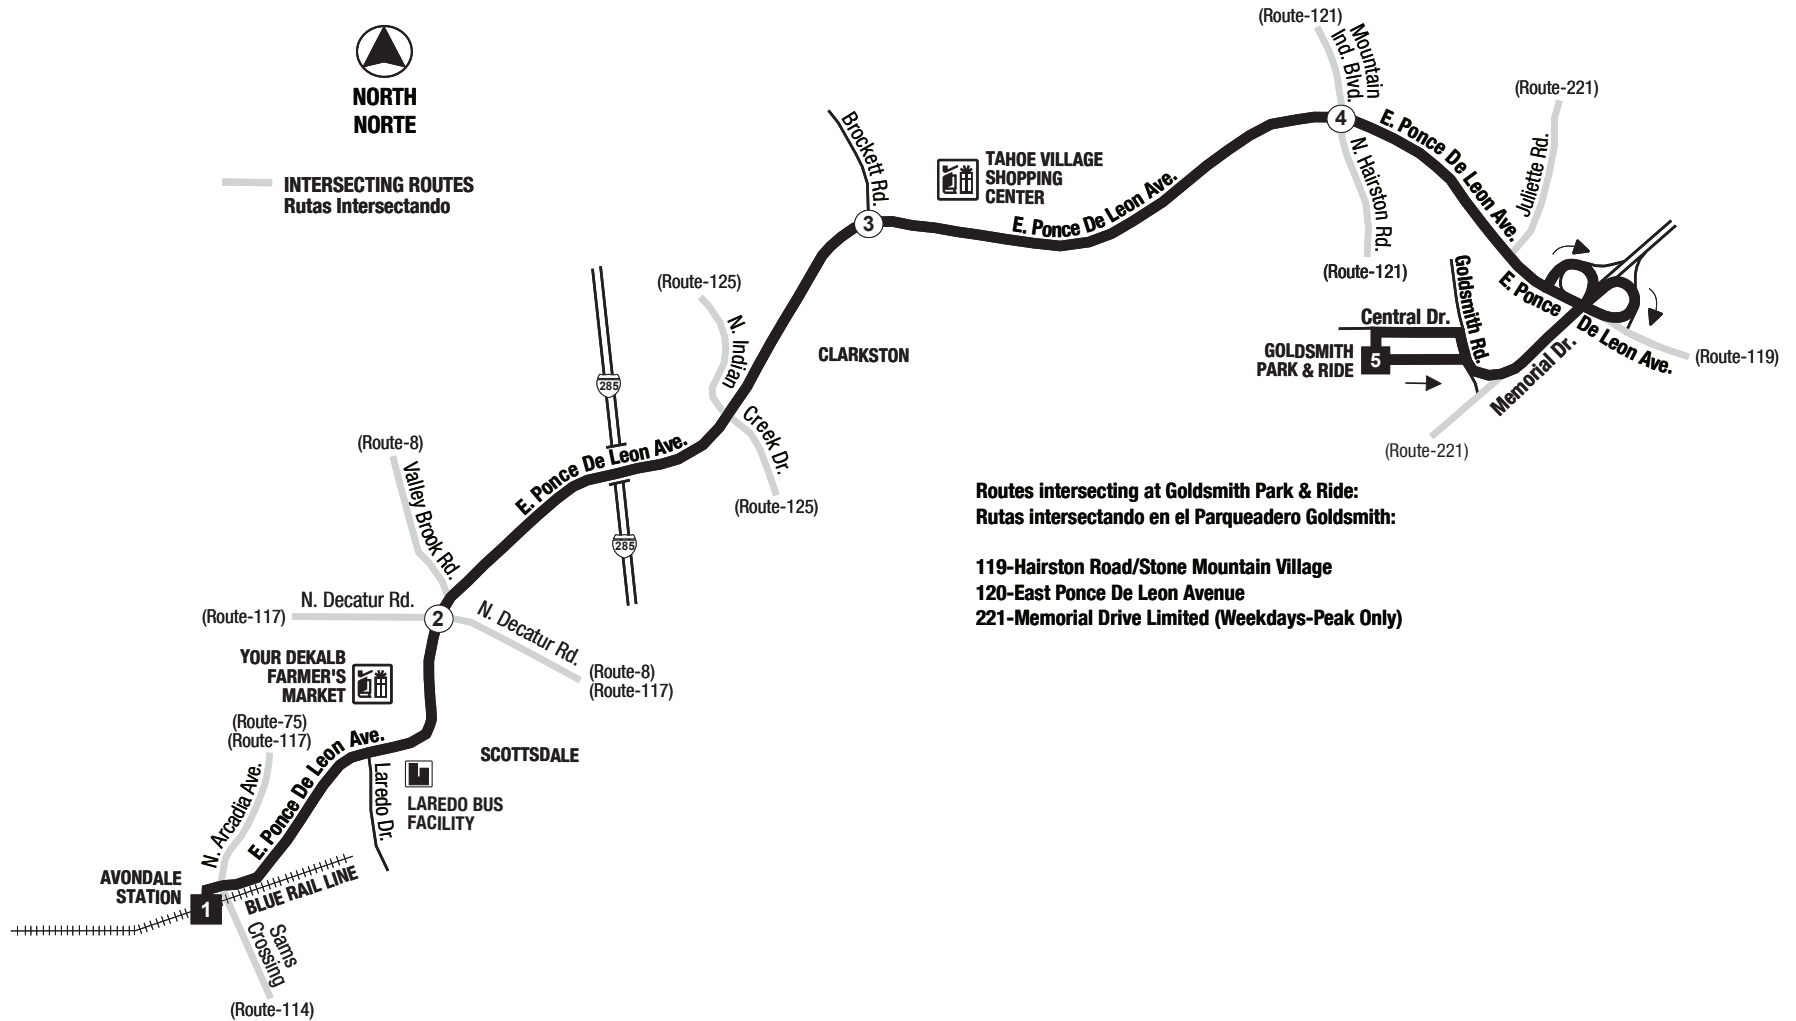

**NORTH**  
**NORTE**

INTERSECTING ROUTES  
Rutas Intersectando

**Routes intersecting at Goldsmith Park & Ride:**  
**Rutas intersectando en el Parqueadero Goldsmith:**

- 119-Hairston Road/Stone Mountain Village**
- 120-East Ponce De Leon Avenue**
- 221-Memorial Drive Limited (Weekdays-Peak Only)**

**Routes intersecting at Avondale Station:**  
**Rutas intersectando en la Estación Avondale:**

- 75-Lawrenceville Highway**
- 114-Columbia Drive**
- 117-Rockbridge Road/Panola Road**
- 120-East Ponce De Leon Avenue**